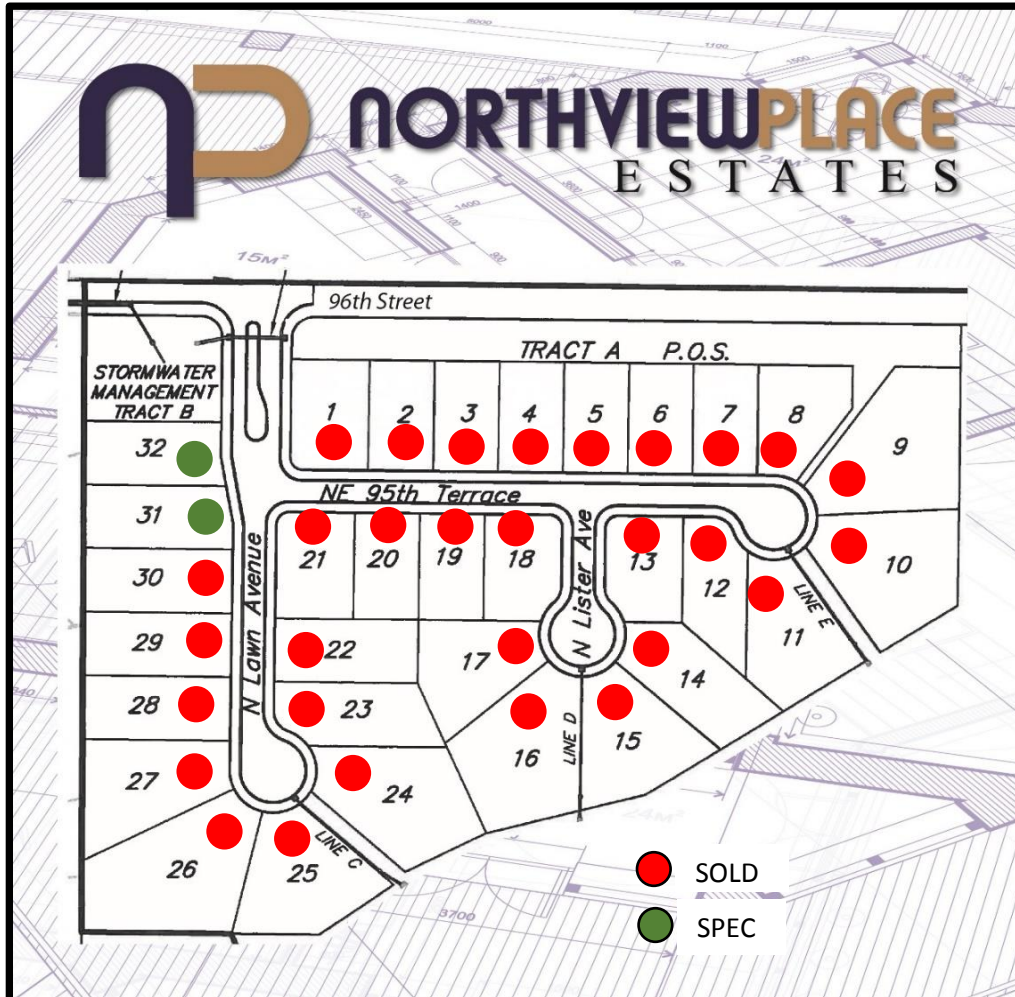

Introducing **Northview Place Estates**
A Baldwin Community
96th Street and N. Lawn Avenue, Kansas City MO 64156

Northview Place Estates is nearly completed, only a few lots remain.

North Kansas City School District - Northview - New Mark and Staley High School.

www.newhomeskc.info

LOT 31 – TWO STORY HAWTHORNE FRONT PORCH -NON-WALKOUT LOT

LOT 32 – TWO STORY WILLOW – DAYLIGHT LOT